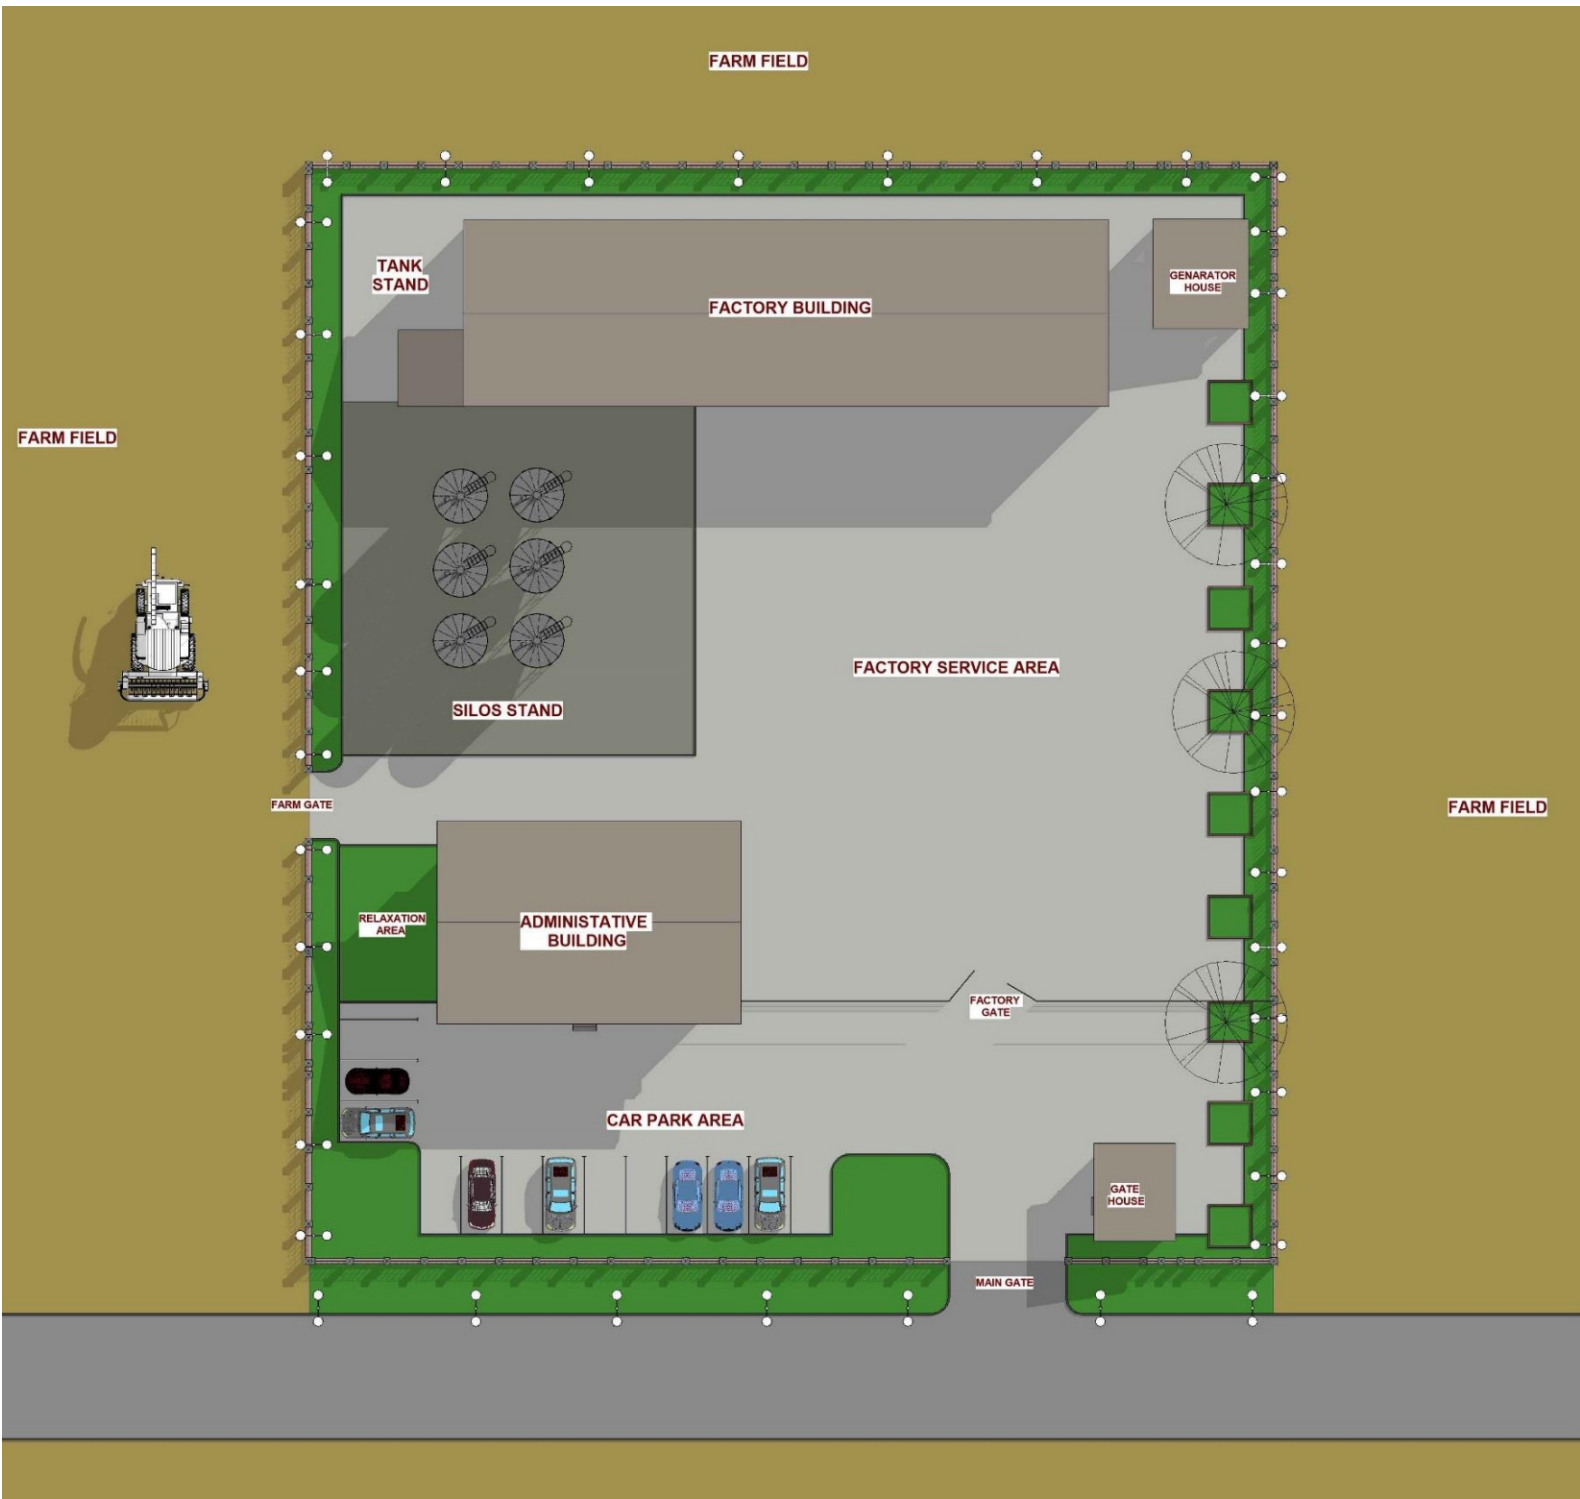

**MAMA'S FARMS AND FOOD COMPLEX
POWERED BY
PAN AFRICAN WOMEN PROJECTS (PAWP)
AND
PAN AFRICAN WOMEN GLOBAL MISSION (PAWGLOM)**

SITE OVERVIEW

ADMINISTATIVE BUILDING

SITE LAYOUT

FACTORY BUILDING

FRONT VIEW

REAR VIEW

RIGHT SIDE VIEW

LEFT SIDE VIEW

FACTORY & ADMINISTATIVE BUILDING

ADMINISTATIVE BUILDING & SILOS

ADMINISTRATIVE BUILDING

GROUND FLOOR PLAN

FIRST FLOOR PLAN

FRONT VIEW

REAR VIEW

RIGHT SIDE VIEW

LEFT SIDE VIEW

OUTDOOR RELAXATION AREA

MAIN ENTRANCE

GATE HOUSE

FRONT VIEW

REAR VIEW

LEFT SIDE VIEW